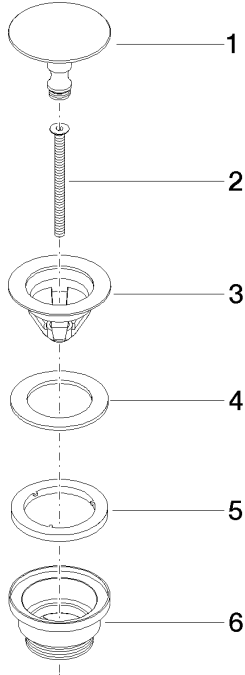

Basin Waste without press-closing 1 1/4" - Brushed Bronze

IMO

10 126 970

Fits: IMO, LULU, MADISON, MEM, TARA,
CL.1, LISSÉ, VAIA, META, CYO

	Brushed Bronze	10 126 970-42
	Chrome	10 126 970-00
	Brushed Platinum	10 126 970-06
	Platinum	10 126 970-08
	Durabross (23kt Gold)	10 126 970-09
	Dark Chrome	10 126 970-19
	Light Gold	10 126 970-26
	Brushed Light Gold	10 126 970-27
	Brushed Durabross (23kt Gold)	10 126 970-28
	Matte Black	10 126 970-33
	Brushed Champagne (22kt Gold)	10 126 970-46
	Champagne (22kt Gold)	10 126 970-47
	Brushed Chrome	10 126 970-93
	Brushed Dark Platinum	10 126 970-99

Basin Waste without press-closing 1 1/4" - Brushed Bronze

IMO

10 126 970

Only suitable for sinks without an overflow.

10 126 970

mm [inches]

10 126 970

Parts for other finishes can be found here: [Chrome](#)

Spare parts list

No.	Item Number	Name	Quantity used	Delivery time
1	09 31 20 097-42	plug	1	60
2	09 30 30 179 90	screw	1	2
3	09 11 01 038-42	cup	1	60
4	09 14 05 061 90	seal	1	2
5	09 14 03 153 90	seal	1	2
6	09 11 10 156-42	connection	1	60